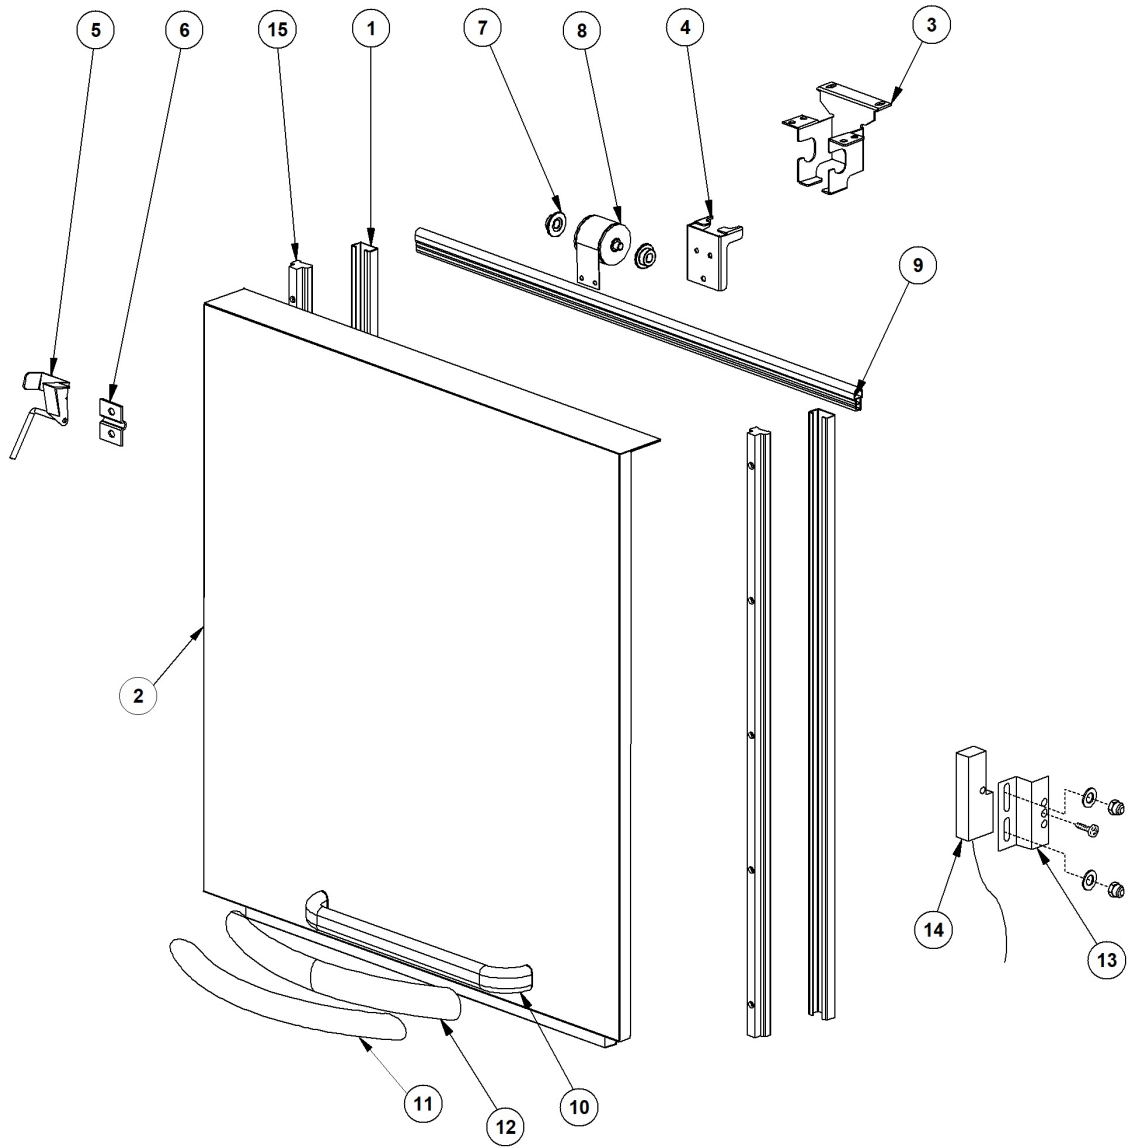

Pos.	Code	Descrizione	Description
1	DW3080270	PIEG. GUIDA PATTINO NASTRO 2017	
2	DW3080016	ASSIEME PORTA 600 NASTRO 2017	DOOR ASSEMBLY 600
3	DW3070198	PIEG. SUPPORTO MOLLA L50 RX QX (N)	SPRING SUPPORT L50
4	DW3070134	PIEG. FERMO PORTA RX	DOOR STOP
5	DW3000315	GANCIO SICUREZZA PORTA FX/CX	SAFETY DOOR HOOK
6	DW3000314	STAFFA SICUREZZA PORTA FX/CX	DOOR SAFETY BRACKET
7	DW3004012	SPALLA SUPPORTO MOLLA PORTA	SPRING HOLDER
8	DW3071120	MOLLA PER PORTA MOD 600/1300 RX	DOOR SPRING
9	DW3071114	GUARNIZIONE PORTA	DOOR SEAL
10	DW22215	MANIGLIA INOX TUBO OVALE 30x15 INT.340	OVAL S/S HANDLE
13	DW3009112	PIEG. SUPPORTO MAGNETE PER PORTA	ECONOMIZER MICROSWITCH SUPPORT
14	DW3003112	REED MICRO PORTA E530	MAGNETIC REED SWITCH
15	DW3083006	PROFILO PATTINO GUIDA PORTA L800 2017	COMPL. PLATFORM ASSEMBLY 900 RX