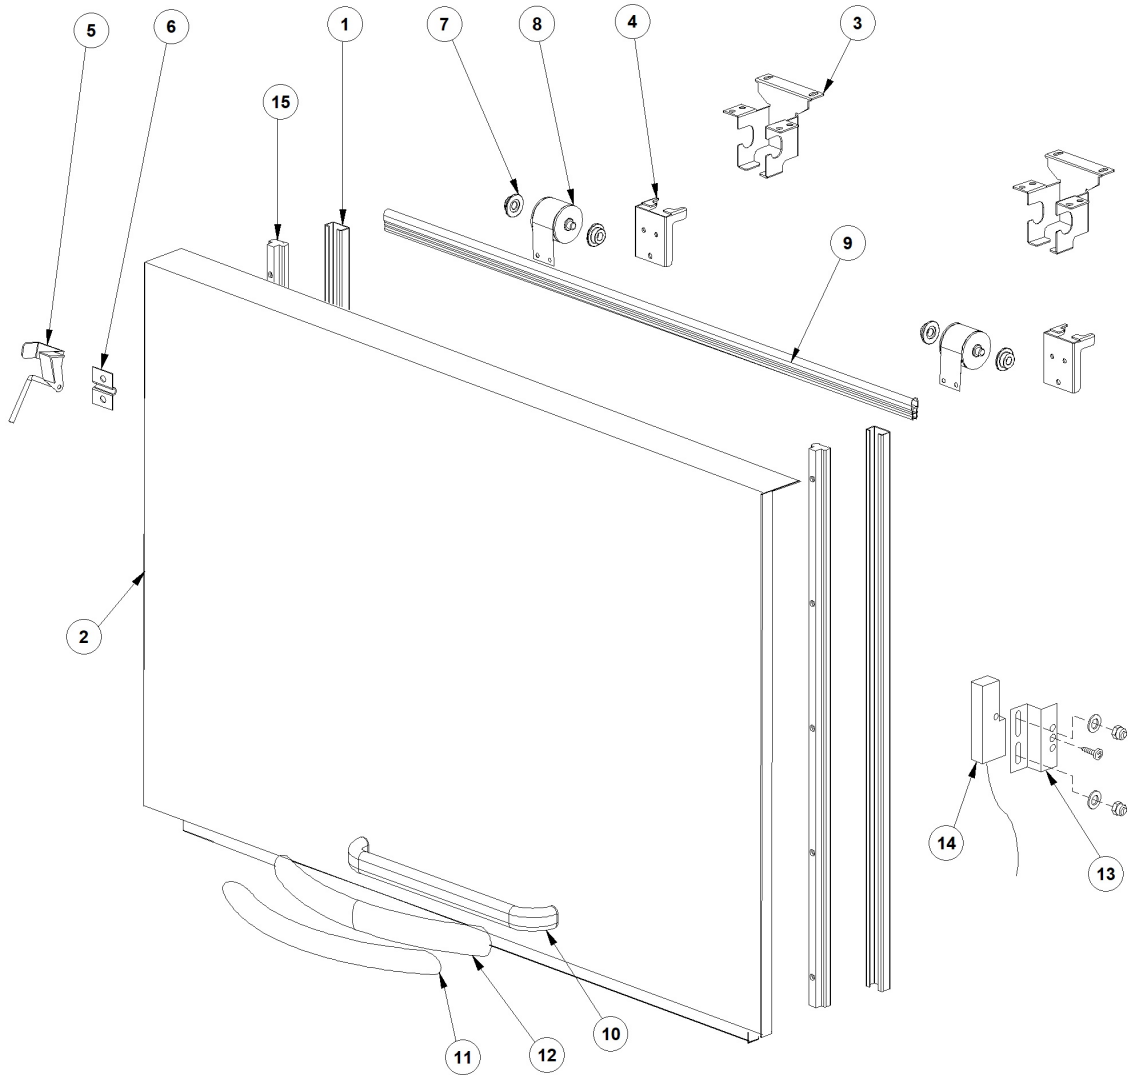

Pos.	Code	Descrizione	Description
1	DW3080270	PIEG. GUIDA PATTINO NASTRO 2017	
2	DW3080018	ASSIEME PORTA 1300 NASTRO 2017	DOOR ASSEMBLY 1300
3	DW3070198	PIEG. SUPPORTO MOLLA L50 RX QX (N)	SPRING SUPPORT L50
4	DW3070134	PIEG. FERMO PORTA RX	DOOR STOP
5	DW3000315	GANCIO SICUREZZA PORTA FX/CX	SAFETY DOOR HOOK
6	DW3000314	STAFFA SICUREZZA PORTA FX/CX	DOOR SAFETY BRACKET
7	DW3004012	SPALLA SUPPORTO MOLLA PORTA	SPRING HOLDER
8	DW3071120	MOLLA PER PORTA MOD 600/1300 RX	DOOR SPRING
9	DW3071114	GUARNIZIONE PORTA	DOOR SEAL
10	DW22215	MANIGLIA INOX TUBO OVALE 30x15 INT.340	OVAL S/S HANDLE
13	DW3009112	PIEG. SUPPORTO MAGNETE PER PORTA	ECONOMIZER MICROSWITCH SUPPORT
14	DW3003112	REED MICRO PORTA E530	MAGNETIC REED SWITCH
15	DW3083006	PROFILO PATTINO GUIDA PORTA L800 2017	COMPL. PLATFORM ASSEMBLY 900 RX