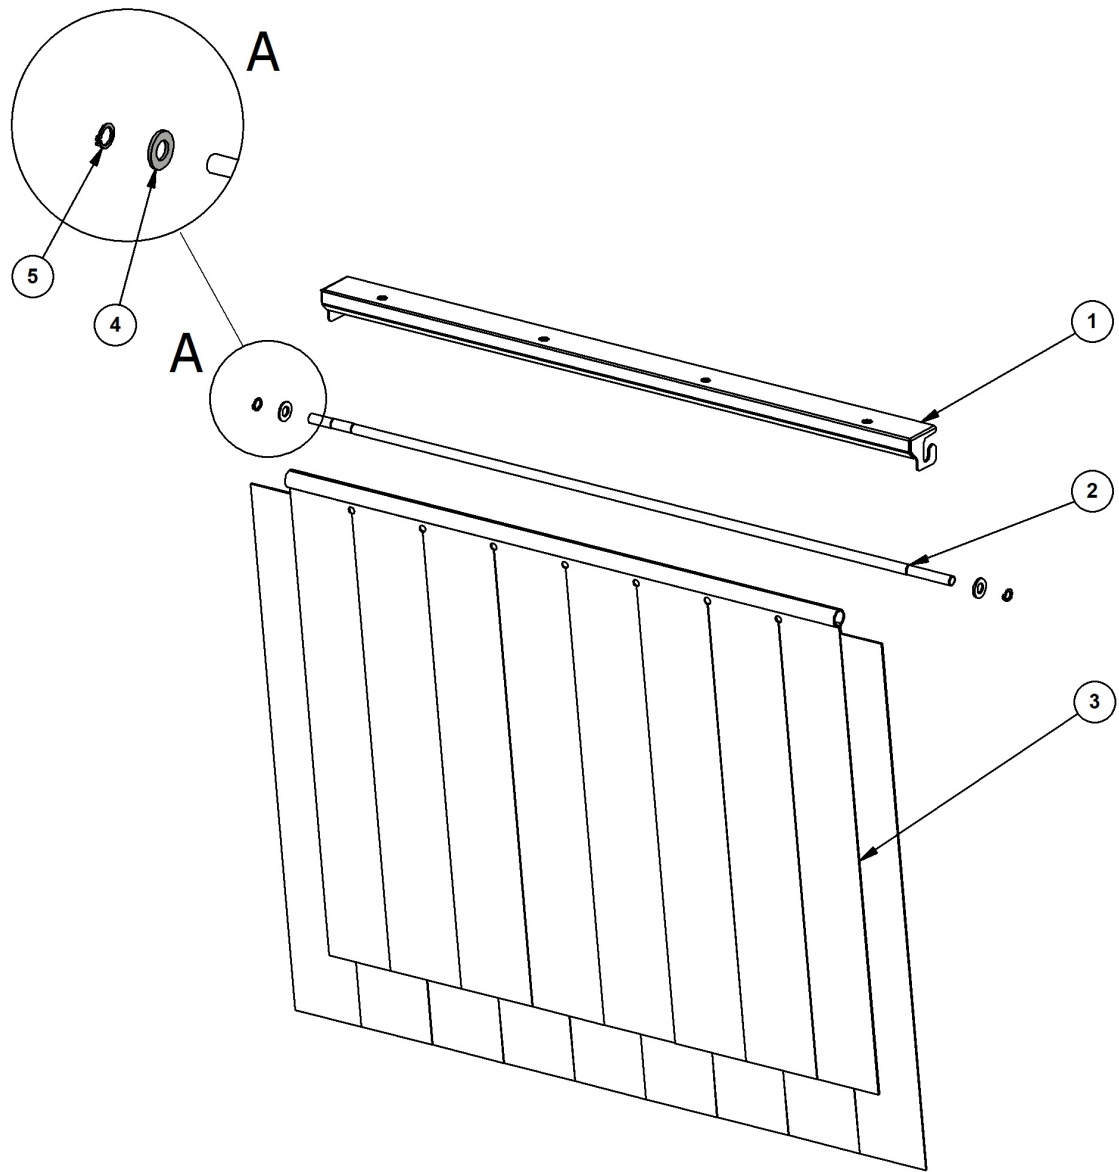

Pos.	Code	Descrizione	Description
1	DW3080292	PIEG SUPPORTO TENDINA NASTRO 2017	
2	DW3060026	ASTA SOSTEGNO TENDA ESTERNA FX	EXTERNAL CURTAIN ROD
3	DW3060024	TENDINA PARASP.INTERNA CORTA FX	SHORT INNER SPLASH GUARD CURTAIN
4	DW11185	RONDELLA 8X16 PIANA INOX DIN125	8X16 S/S PLANE WASHER DIN125
5	DW11815	SEEGER DIAM.8 INOX UNI7435	SNAP RING D.8 S/S