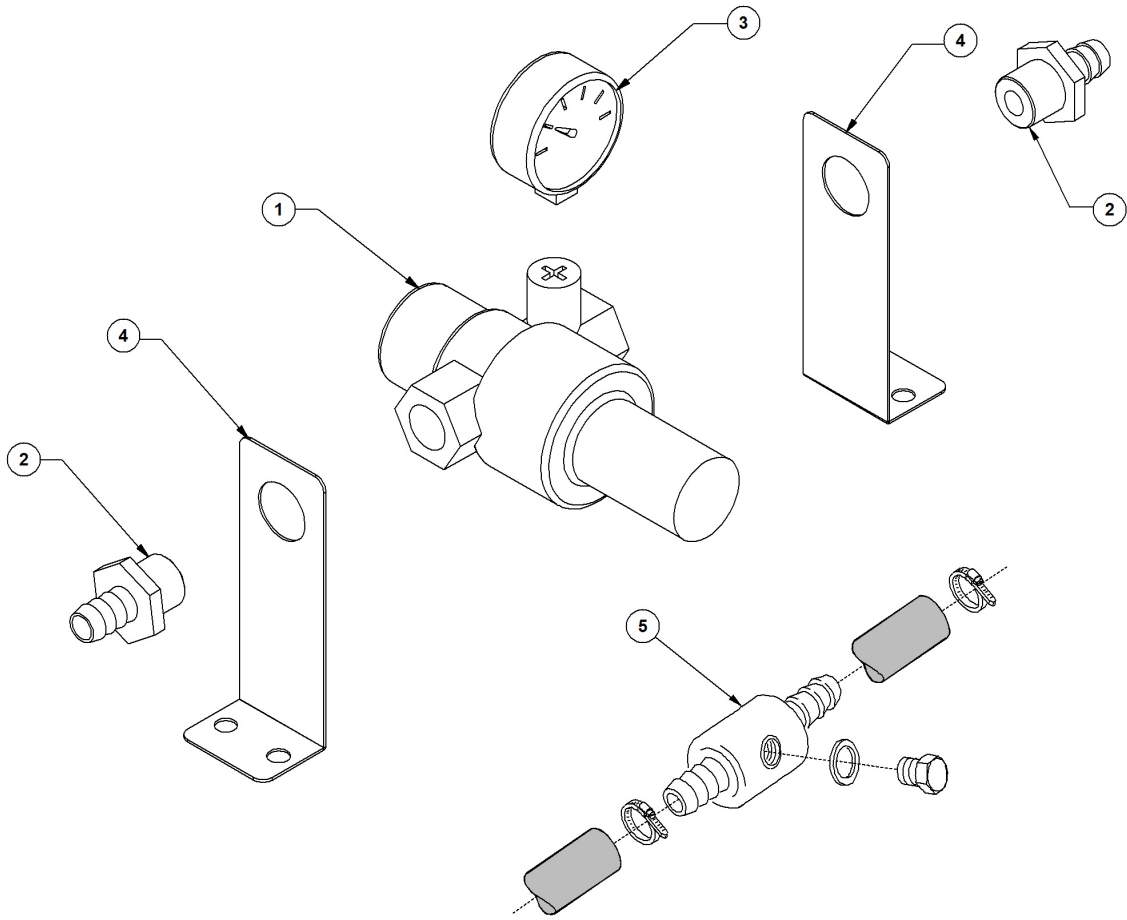

Pos.	Code	Descrizione	Description
1	DW2000364	"RIDUTTORE DI PRESS.FILTRO INOX 1/2""	"1/2" PRESSURE REDUCER S/S FILTER"
2	DW3071299	PORTAGOMMA M 1/2 DIAM 12 PG260 INOX	S/S HOSE CONNECTOR 10 M1/2 PG260
3	DW2000244	"MANOMETRO RIDUTTORE PRESS. 1/4"CONIC"	"PRESSURE REDUCTION GAUGE 1/4""
4	DW3009439	SUP. ELETTROVALVOLA PER AX NORMALE	SOLENOID VALVE SUPPORT
5	DW3003906/A	DERIV. A T ENTR. BRILL. SENZA TAPPO	"T-PIECE W/PLUG 1/8""