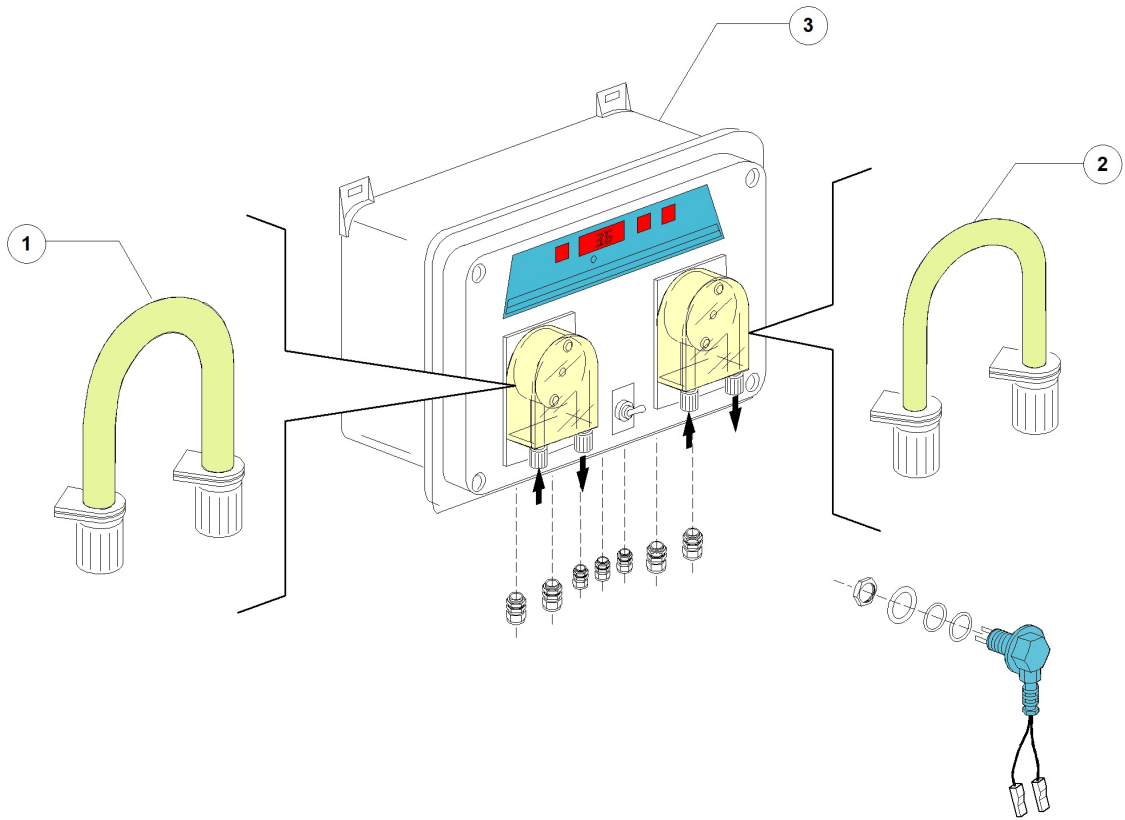

Pos.	Code	Descrizione	Description
1	DW15185	TUBO MEMBRANA DDE SEKO DET.	SEKO DISPENSER THERMOPLASTIC HOSE
2	DW15186	TUBO MEMBRANA SILICONE BRILL.	SEKO DISPENSER THERMOPLASTIC HOSE
3	DW15181/A	CENTRALINA 06 DOSAT.BRILL./DETERG. 24V	RINSE AID AND DETERGENT DOSING PUMPS BOX