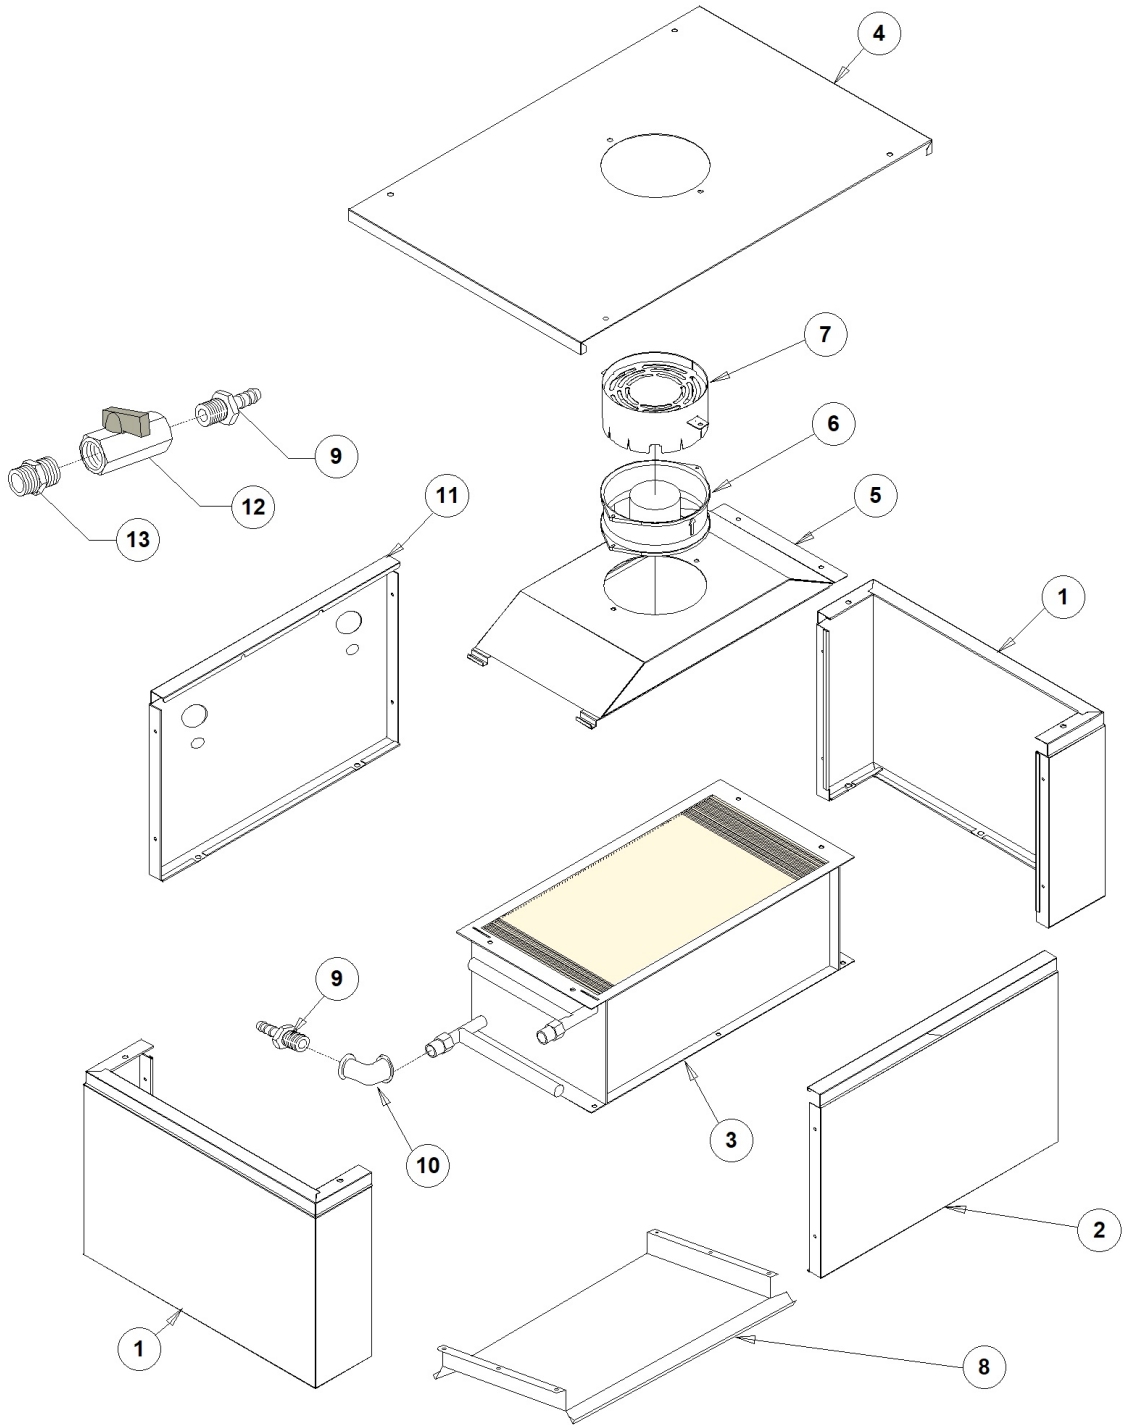

Pos.	Code	Descrizione	Description
1	DW3070224	PIEG. CARTER HR10-SC10-HR5 RX	
2	DW3080276	PIEG PORTA RECUPER PRO NASTRO 2017	HEAT RECOVERY DOOR
3	DW3000155	BATTERIA TRAINO CONDENSA VAPORI LC	STEAM CONDENSER COIL LC
4	DW3080304	PIEGATO COPERCHIO HR10 NASTRO 2017	HEAT RECOVERY COVER
5	DW3070259	PIEG BASE SUPPORTO VENT HR10-HR5-SC10 RX	STEAM CONDEN./HEAT RECOVERY FAN SUPPORT
6	DW11600715	MOTOVENTIL. 230 V/50-60 HZ TRAINO	CENTRIFUGAL FAN 230V 50/60HZ
7	DW3071115	AS CAMINO HR10 RX	CHIMNEY ASSEMBLY FOR HEAT RECOVERY
8	DW3009090	PIEG. PARASPRUZZI LC91-92	FLAT SPLASH GUARD
9	DW3071299	PORTAGOMMA M 1/2 DIAM 12 PG260 INOX	S/S HOSE CONNECTOR 10 M1/2 PG260
10	DW3071188	"RACCORDO INOX GOMITO F/F 1/2""	"S/S UNION ELBOW 1/2" F-F"
11	DW3080314	PIEG PORTA RECUPER PG NASTRO 2017	HEAT RECOVERY DOOR
12	DW3002140	RUBINETTO FF 1/2	FF 1/2 WATER VALVE