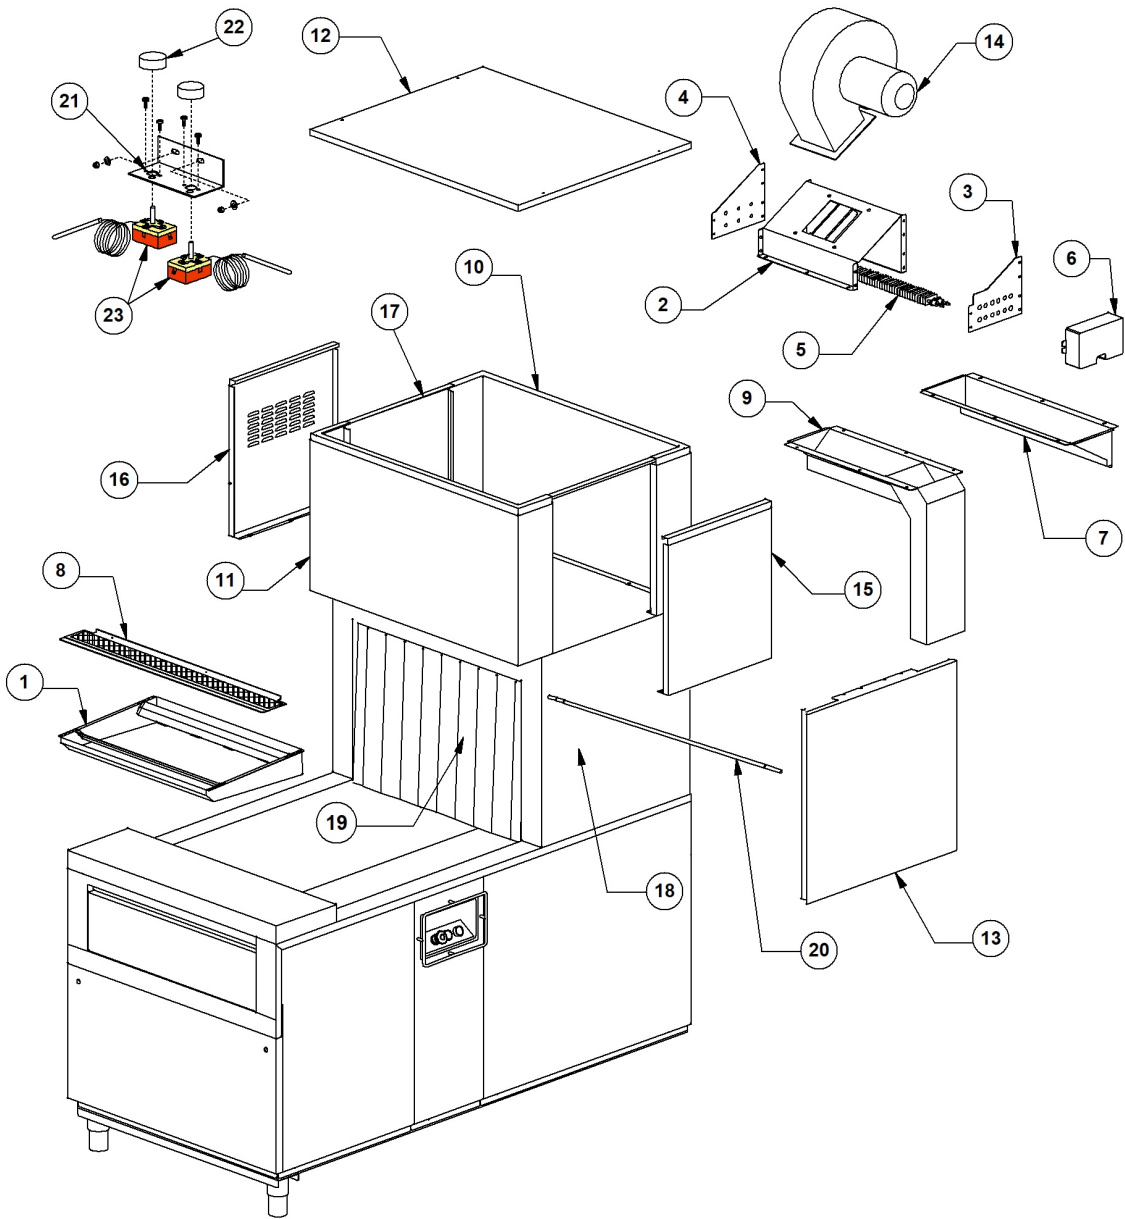

Pos.	Code	Descrizione	Description
1	DW3060295	ASSIEME RICIRCOLO ARIA SU ASCIUGATURA FX	DEFLECTOR FOR DRYER AIR RECIRCULATION
2	DW3070561	PIEG. CARTER RESIST ASCIUG RX 2020 (N)	
3	DW3070142/A	FRONTE CARTER PER RES RET RX 2017 (N)	
4	DW3070177/A	POST CARTER PER RES RET RX 2017 (N)	
5	DW3071075	RESISTENZA RETTANGOLARE 1,5 kW	1500W RECTANGULAR HEATING ELEM.
6	DW3071078	SCATOLA COPRIRRESISTENZE RX	BOITE DE PROTECTION RESISTANCES
7	DW3080048	ASSIEME TRAMOGGIA NASTRO 2017	AIR CONVEYOR ASSEMBLY BELT MACHINE
8	DW3080053	ASS RETE PROTEZIONE ASCIUG NASTRO 2017	DOOR ASSEMBLY 1300 RX
10	DW3080203	PIEG CARTER ASCIUG DX NASTRO 2017	RIGHT DRYER PANEL BELT MACHINE
11	DW3080204	PIEG CARTER ASCIUG SX NASTRO 2017	LEFT DRYER PANEL BELT MACHINE
12	DW3080214	PIEG COPERCHIO ASCIUG NASTRO 2017	SHELF DRYER COVER BELT MACHINE
15	DW3080271	PIEG PORTA ASCIUG NASTRO 2017	DRYER MODULE DOOR
16	DW3080272	PIEG PORTA ASCIUG CON GELOS NASTRO 2017	DRYER MODULE DOOR W/VENTILATION GRID
17	DW3080279	PIEG RINF PORTA ASCIUG NASTRO 2017	
18	DW3080020	ASS PARASPRUZZI 650 ASCIUG NASTRO 2017	DRYER SPLASH GUARD L650 BELT MACHINE
19	DW3060023	TENDINA PARASP. ESTERNA LUNGA FX	LONG EXTERNAL SPALSH GUARD CURTAIN
20	DW3060026	ASTA SOSTEGNO TENDA ESTERNA FX	EXTERNAL CURTAIN ROD
21	DW3009104	PIEG. SQ. TERMOSTATI PER ASCIUGATUR (N)	DRYER THERMOSTATS SUPPORT
22	DW15105/C	MANOPOLA TERMOSTATO 0-300¶C	THERMOSTAT KNOB 0-300¶C
23	DW10707/3	TERMOSTATO TR2 0-280¶C/ALB	THERMOSTAT TR2 0-280¶C/ALB