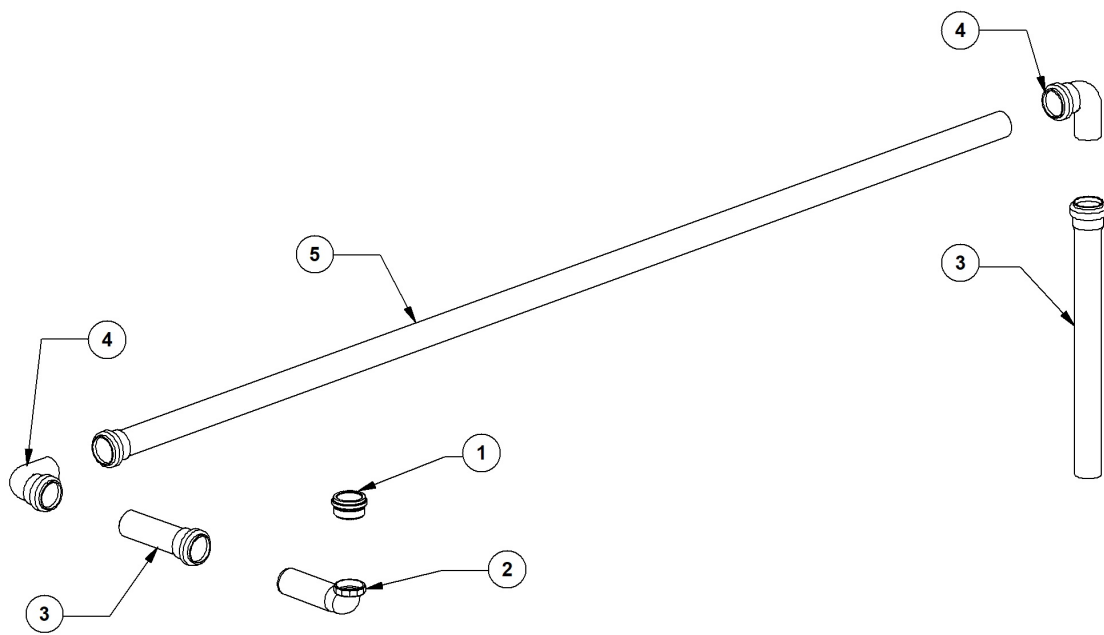

Pos.	Code	Descrizione	Description
1	DW3083155	BOCCOLA A SALDARE	
2	DW3060174	"CODULO CURV.DADO OTT.40X1"1/4PR"	"BENT TANG 40X1"1/4"
3	DW3060250	PP-TUBO 2 BICCH. HTDM 40/1,00	PP PIPE HTDM 40/1,00
4	DW3060175	PP-CURVA 90°∅ 87G30' HTB 40	
5	DW3060172	PP-TUBO 2 BICCH. HTDM 40/2,00