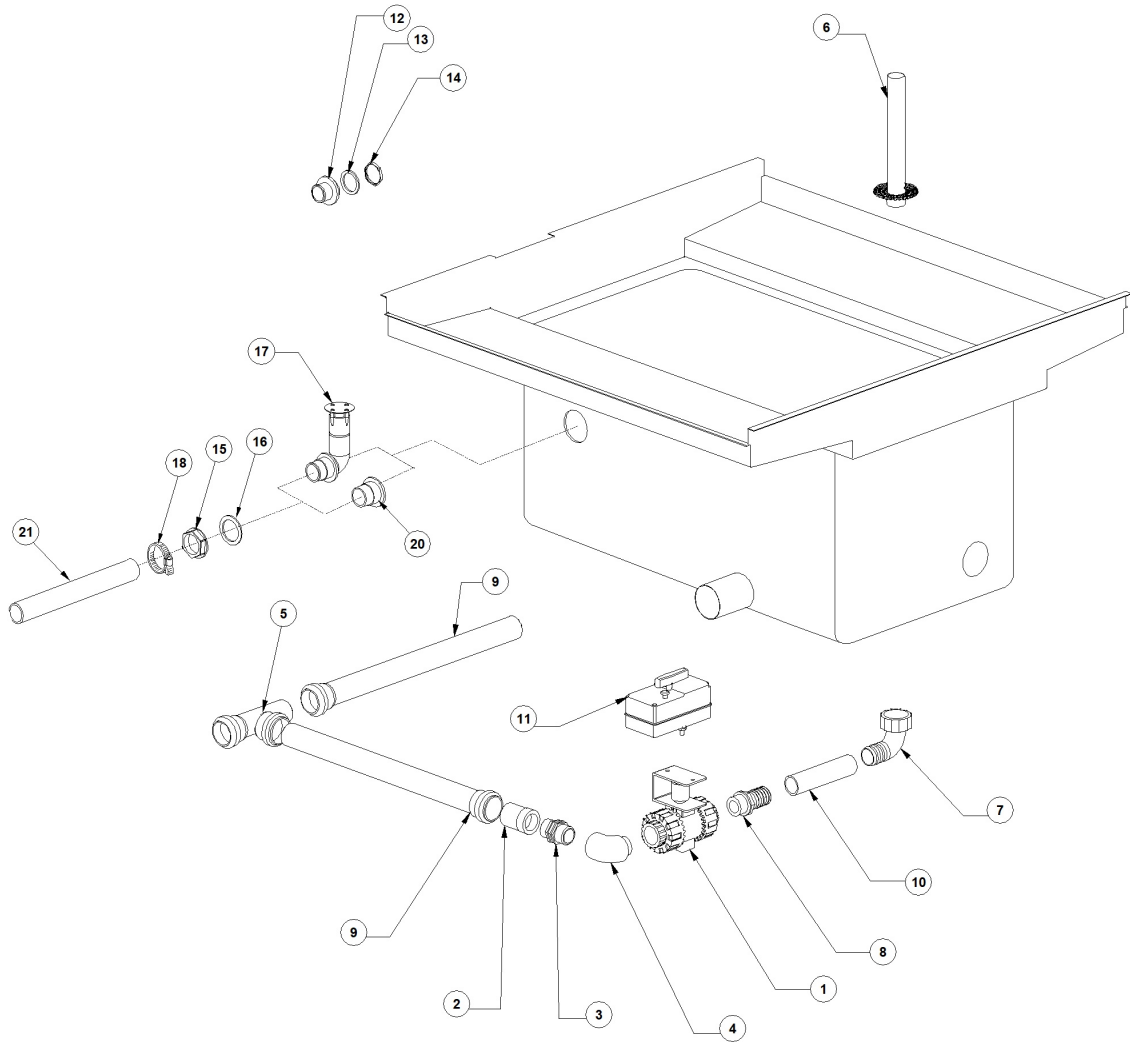

Pos.	Code	Descrizione	Description
2	DW3071107	PE-GIUN FIL.INT. 40X1' PER VALV SCARICO	"DRAIN VALVE THREADED JOINT 40X1'"
3	DW3071106	DTI-NIPLES POLIET 1' PER VALV SCARIC	"NIPPLE FOR DRAIN VALVE 1'"
4	DW3071105	"DTI-GOMITO POLIET 1" M-F PER VALV SCARIC"	"ELBOW FOR DRAIN VALVE 1" M-F"
5	DW3060176	RACCORDO TI PP F-F-M 40	UNION TEE PP 40 F-F-M
6	DW3080057	ASS FILTRO SCARICO NASTRO 2017	DRAIN FILTER ASSEMBLY BELT MACHINE
7	DW15613	"GOMITO NYLON SCARICO 1"1/4X32"	"DRAIN ELBOW 1" 1/4X32"
8	DW3071277	"PORTAGOMMA DIRITTO M 1" X 32 IN PP"	"PP HOSE CONNECTOR M1"X32"
9	DW3060250	PP-TUBO 2 BICCH. HTDM 40/1,00	PP PIPE HTDM 40/1,00
10	DW18044	TUBO DIAM.28 EPDM LAV.SUP. STAR	D.28 EPDM PIPE
12	DW10701/B	PILETTA SCARICO DIRITTA	STRAIGHT FLOOR DRAIN
13	DW13305	GUARN.GOM.SCARICO 44x32x3 DIS.LS061	O RING FOR DRAIN ELBOW 44x32x3 DIS.LS061
14	DW11701/A	DADO INOX PER PIL. SCAR.	S/S NUT
15	DW392059	"GHIERA 1" 1/2 (TRAVASI 2008)"	"RING NUT 1" 1/2"
16	DW392060	GUARNIZIONE 65X47X3 NBR (TRAVASI 2008)	GASKET 65X47X3 NBR
18	DW392059	"GHIERA 1" 1/2 (TRAVASI 2008)"	"RING NUT 1" 1/2"
19	DW392060	GUARNIZIONE 65X47X3 NBR (TRAVASI 2008)	GASKET 65X47X3 NBR
21	DW3060212	MANICOTTO RADIO D42	PIPE COUPLING D.42