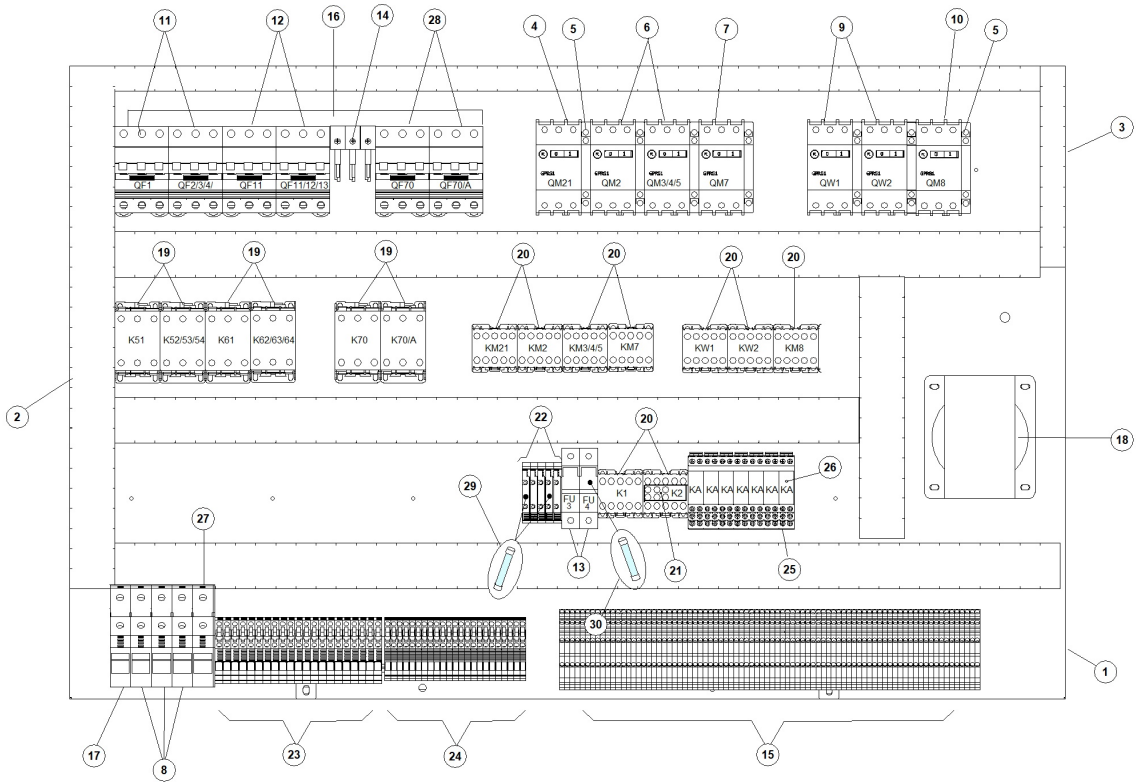

Pos.	Code	Descrizione	Description
1	DW3080311	PIEG PIASTRA CABLAG 1050 NASTRO 2017	WIRING PLATE 1050
2	DW3071134	CANALETTA 40X80 LUNGHEZZA 2M	CABLE RACEWAY 40X80 L2M
3	DW3071133	CANALETTA 25X80 LUNGHEZZA 2M	CABLE RACEWAY 25X80 L2M
4	DW2000389	INT.SALVAMOTORE MAGNETOTERM.0,63-1A	CIRCUIT BREAKER 0,63-1A
5	DW3006080	CONTATTO AUX. LMS25 11LMH11 1NA+1NC	AUXILIARY CONTACT LMS25 11LMH11 1NA-1NC
6	DW2000394	INT.SALVAMOTORE MAGNETOTERM.2,5-4A	CIRCUIT BREAKER 2,5-4A
7	DW2000394	INT.SALVAMOTORE MAGNETOTERM.2,5-4A	CIRCUIT BREAKER 2,5-4A
8	DW3006108	MORSETTO 70mmq LEGRAND 039070	TERMINAL 70mmq
9	DW2000393	INT.SALVAMOTORE MAGNETOT.1,6-2,5A	CIRCUIT BREAKER 1,6-2,5A
10	DW2000380	TELER.12A/25A 24V 50/60HZ	CONTACTOR 12A/25A 24V 50/60HZ
11	DW2000407	INT. MAGNETOTERMICO TRIPOLARE 16A	THREE-POLE CIRCUIT BREAKER 16A
12	DW2000404	INT. MAGNETOTERMICO TRIPOLARE 25A	THREE-POLE CIRCUIT BREAKER 25A
13	DW3006109	PORTAFUS. 10X38 BIPOL.	
14	DW3071132	MORSETTO DI COLLEG BARRA MAGNETOTERMICI	CONNECTING TERMINAL FOR MAGNETOTHERMICS
15	DW3071122	MORSETTO 2.5mm DOPPIO A MOLLA (ZDK 2.5)	TERMINAL 2,5mmq DOUBLE
16	DW3071131	BARRA TRIFASE DI COLLEG.MAGNETOTERMICI	THREE PHASE CONNECTING BAR
17	DW3006091	MORSETTO 35mmQ GIALLO/VERDE	TERMINAL 35mmq YELLOW/GREEN
18	DW3006063	TRASF.400VA 0-230-400-415-440/0-24V	TRANSFORMER400VA 0-230-400-415-440/0-24V
19	DW2000385	TELERUTTORE 36A/20A 24V 50/60Hz	CONTACTOR 36A/20A 24V 50/60Hz
20	DW2000370	TELERUTTORE 9A/16A 24V 50/60Hz	CONTACTOR 9A/16A 24V 50/60Hz
21	DW3006068	CONTATTI AUSI.X MC9.10 24V 1NA1NO	MC9 AUXILIARY CONTACT 1NO-1NC
22	DW3006147	MORSETTO PORTAFUSIBILI 5x20 (5x25)	FUSE CARRIER
23	DW10300403	MORSETTO 6mmq	TERMINAL 6mmq
24	DW3006092	MORSETTO 4mmQ RK2.5-4	TERMINAL 4mmq
25	DW3006079	ZOCCOLO X RELE'MODUL.2C/24V	BASE FOR RELAY 2C/24V
26	DW3006078	RELE' MODUL. 2C/DEV. 24V	MODULAR RELAY 2C/DEV. 24V
27	DW3006156	MORSETTO NEUTRO 35mmq BLU	
28	DW2000412	INT. MAGNETOTERM. TRIPOLARE 10A (672297)	
29	DW15163	FUSIBILE 5X20 1A	5X20 1A FUSE
29	DW15174	FUSIBILE 5X20 6.3A RITARDATO	
29	DW15190	FUSIBILE 5X20 2,5 A	
30	DW3006095	FUSIBILE 10X38 16A	10X38 16A FUSE