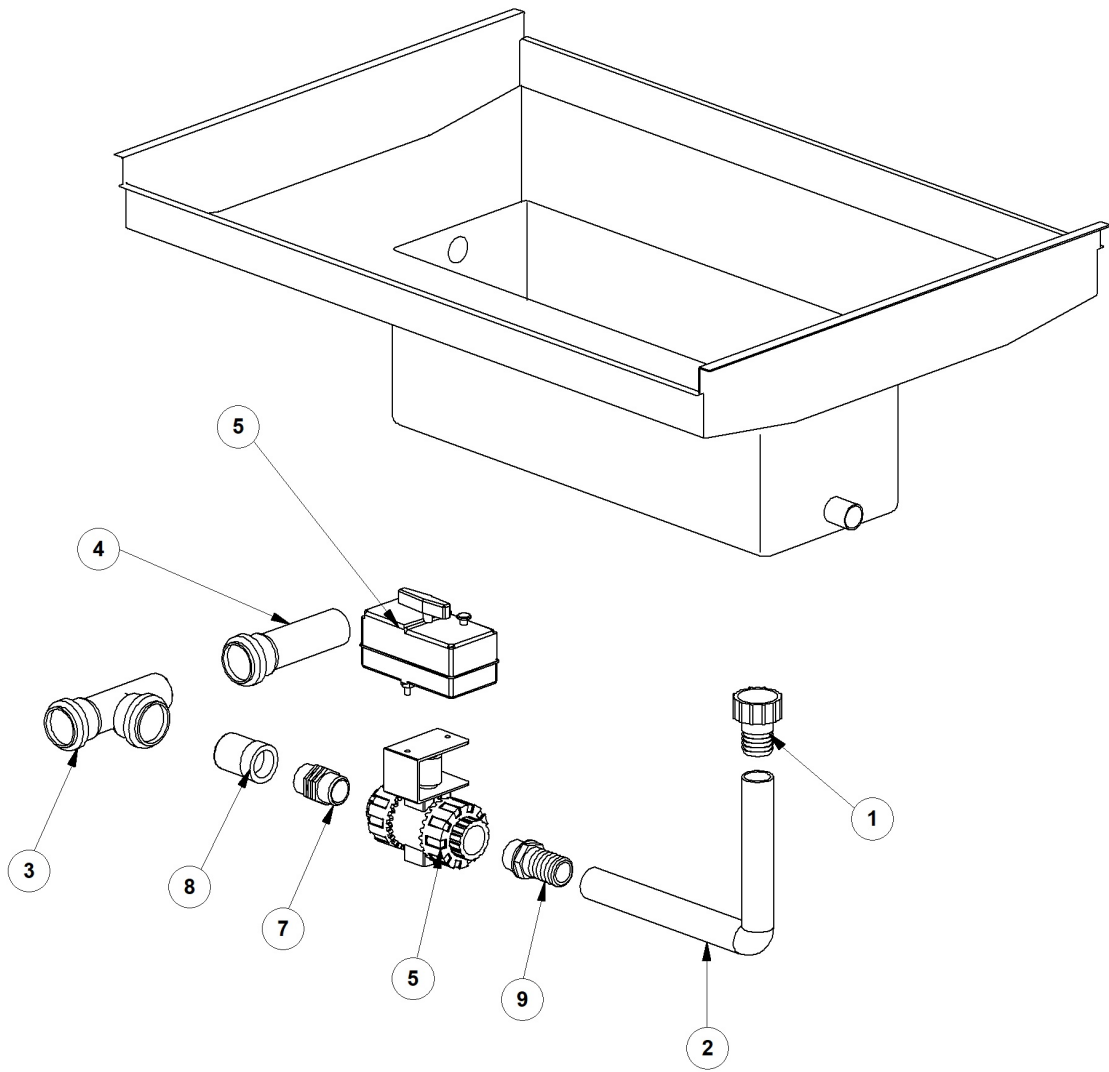

Pos.	Code	Descrizione	Description
1	DW15613/A	"PORTAGOMM.SCARICO 1"1/4X32 DRITTO"	"STRAIGHT HOSE CONNECTOR 1"1/4X32"
2	DW18044	TUBO DIAM.28 EPDM LAV.SUP. STAR	D.28 EPDM PIPE
3	DW3060176	RACCORDO TI PP F-F-M 40	UNION TEE PP 40 F-F-M
4	DW3060250	PP-TUBO 2 BICCH. HTDM 40/1,00	PP PIPE HTDM 40/1,00
7	DW3071106	DTI-NIPLES POLIET 1' PER VALV SCARIC	"NIPPLE FOR DRAIN VALVE 1'"
8	DW3071107	PE-GIUN FIL.INT. 40X1' PER VALV SCARICO	"DRAIN VALVE THREADED JOINT 40X1'"
9	DW3071277	"PORTAGOMMA DIRITTO M 1" X 32 IN PP"	"PP HOSE CONNECTOR M1"X32"