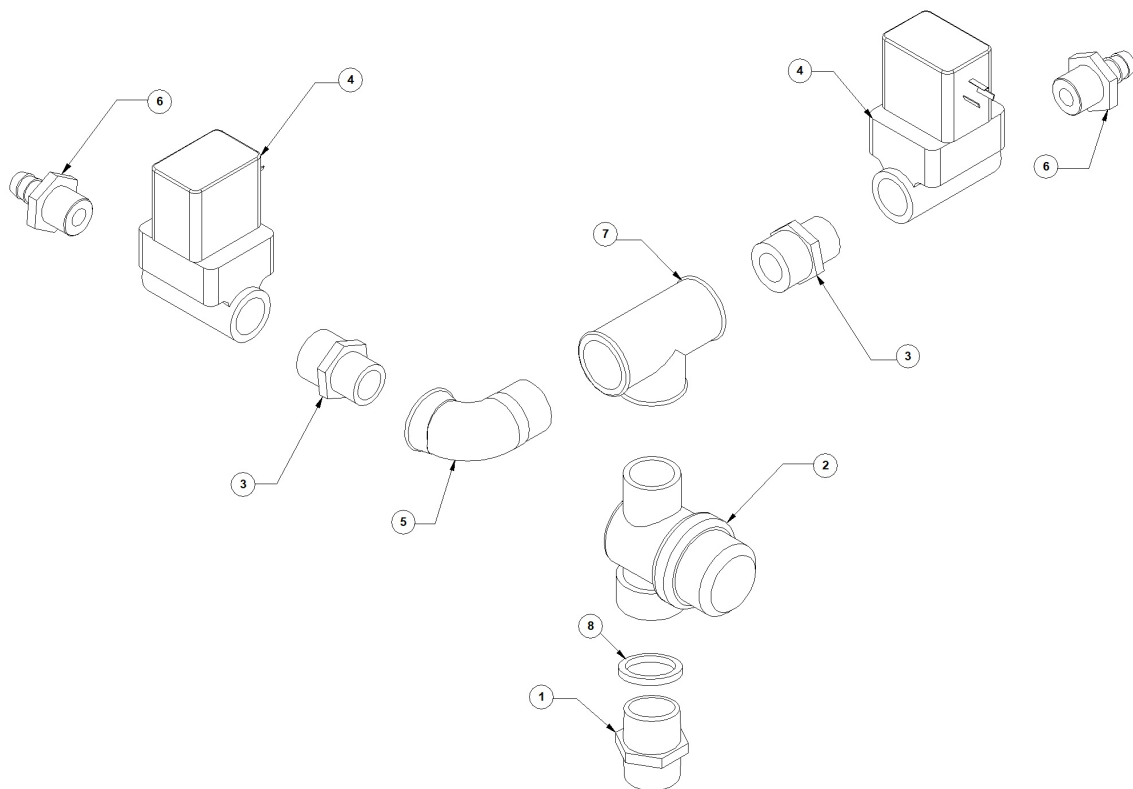

Pos.	Code	Descrizione	Description
1	DW3071197	"RACCORDO INOX NIPPLO 3/4" M-M"	"S/S NIPPLE PIPE FITTING 3/4" M-M"
2	DW2000121	"FILTRO LINEA CARICO ACQ. 3/4" FF/MF"	"WATER LOADING FILTER 3/4" F-F/M-F"
3	DW3071205	RACCORDO INOX NIPPLO DI RIDUZ 3/4 M-1/2M	"S/S NIPPLE PIPE FITTING M3/4"-M1/2""
4	DW3002030	"ELETTRIVALV. OT58 1/2" 24V 50/60HZ"	"SOLENOID VALVE OT58 1/2" 24V 60HZ"
5	DW3071193	RACCORDO INOX GOMITO M/F 3/4	"S/S UNION ELBOW 3/4" M-F"
6	DW3071299	PORTAGOMMA M 1/2 DIAM 12 PG260 INOX	S/S HOSE CONNECTOR 10 M1/2 PG260
7	DW3071217	RACCORDO INOX T 3/4 F-F-F	"S/S UNION TEE 3/4" F-F-F"
8	DW13326	GUARNIZIONE D.38X27X2	GASKET D.38X27X2