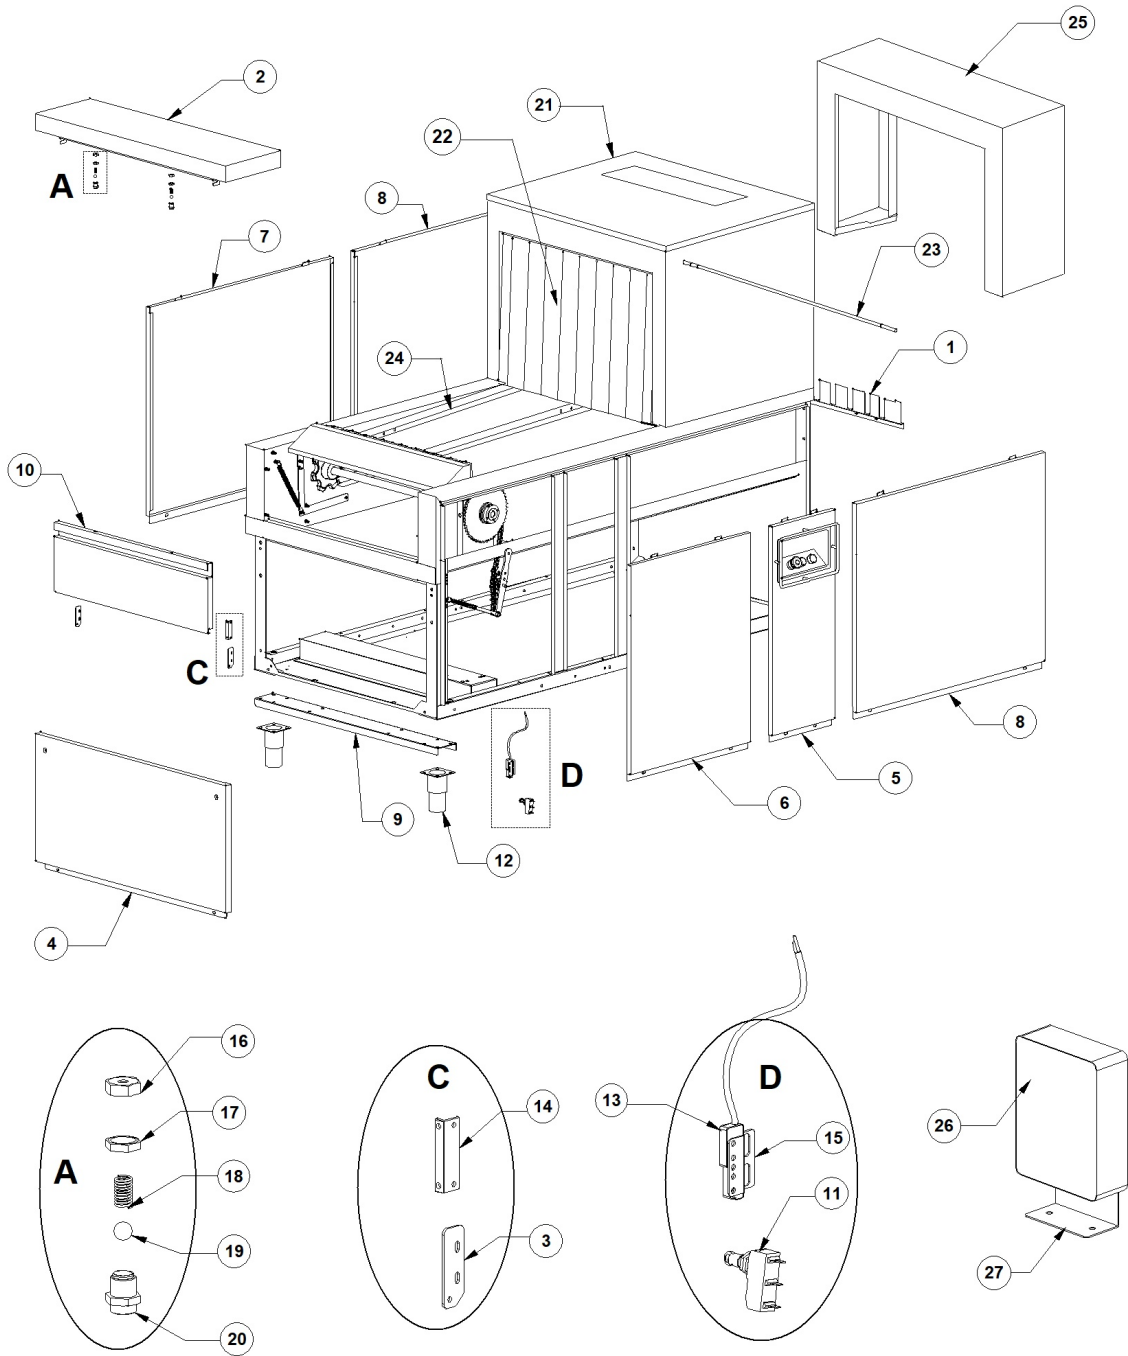

Pos.	Code	Descrizione	Description
1	DW3060140	PIEG PETTINE GIUNZ VASCHE PARASPRUZ STD	SPLASH GUARD RACK
2	DW3080046	ASS CARTER SUP MENSOLA USC NASTRO 2017	DOOR ASSEMBLY 1300 RX
3	DW3080202	PUNZ BLOCCO CERN MENSOLA NASTRO 2017	
4	DW3080248	PIEG PANNELLO FRONTALE NASTRO 2017	SHELF FRONT PANEL
5	DW3080251	PIEG PANNELLO MENSOLA 300 NASTRO 2017	SHELF FRONT PANEL 300 BELT MACHINE
6	DW3080255	PIEG PAN MENSOLA 575 NASTRO 2017	SHELF PANEL 575 BELT MACHINE
7	DW3080257	PIEG PAN MENSOLA 875 NASTRO 2017	SHELF PANEL 875 BELT MACHINE
8	DW3080259	PIEG PAN MENSOLA 900 NASTRO 2017	SHELF PANEL 900 BELT MACHINE
9	DW3080283	PIEG RINF PER SEMITELAIO NASTRO 2017	
10	DW3080288	PIEG SPORTELLLO INF USCITA NASTRO 2017	
11	DW70305	FINECORS A PULSANTE MF17	LIMIT STOP PUSH BUTTON
12	DW80116	"PIEDINO 2" REG. 112-215 A304"	"ADJUSTABLE FOOT 112-215 2"
13	DW3003112	REED MICRO PORTA E530	MAGNETIC REED SWITCH
14	DW80232	MAGNETE PER REED PER LP	REED MAGNETIC UNIC
15	DW3009112	PIEG. SUPPORTO MAGNETE PER PORTA	ECONOMIZER MICROSWITCH SUPPORT
16	DW10802	TAPPO CRICCO PORTA	DOOR JACK LOCKNUT (MIN. 3 PCS)
17	DW10801	DADO CRICCO PORTA	DOOR JACK NUT (MIN. 5 PCS)
18	DW10777	MOLLA PER CRICCO PORTA	DOOR JACK SPRING
19	DW10776	SFERA DIAM.9.52 INOX CRICC.PORT.3/8	S/S SPHERE D.9,52 SPRING LATCH 3/8
20	DW10803	CORPO CRICCO PORTA	DOOR JACK BODY
21	DW3080020	ASS PARASPRUZZI 650 ASCIUG NASTRO 2017	DRYER SPLASH GUARD L650 BELT MACHINE
22	DW3060023	TENDINA PARASP. ESTERNA LUNGA FX	LONG EXTERNAL SPALSH GUARD CURTAIN
23	DW3060026	ASTA SOSTEGNO TENDA ESTERNA FX	EXTERNAL CURTAIN ROD
24	DW3080231	PIEG GUIDA MENSOLA 1800 USCI NASTRO (N)	
25	DW3080019	ASSIEM PARASPRUZZI 300 NASTRO 2017	SPLASH GUARD L300 BELT MACHINE